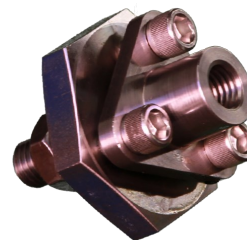

Part Number: BW-612-6

Part Number: BW-612-12

Portable - Powerful - Flexible - Easy to Use

Easy Weld Systems Parts and Options

Tripod adjustable base

- Allows for vertical or horizontal setups
- Comes with jig to transfer work piece angle to tripod stand

Part Number: BW-001

XL Extension Arm

- 12" (305mm) adjustable stroke
- Weight 6.4lbs (2.9kg)

Part Number: BW-002

Portable - Powerful - Flexible - Easy to Use

Easy Weld Systems Parts and Options

Compact Facing Torch

- Arc resistant
- 200 amp max
- 2.25" stroke
- Facing from 1.5 - 12"
- Screw .12" per revolution
- Wire size .030 -.035"
- Weight 2lbs

Part Number: BW-005-612

Bore welder Centering Adapter

- A tool for fine adjustment of your bore welder for use with the York interface plate. It mounts between the interface plate and the lead support of your bore welder. It is a must when working out of position and reaching out to the furthest bores.

Part Number: 414-305

Portable - Powerful - Flexible - Easy to Use

Easy Weld Systems Parts and Options

Straight Torch Extension 15"

Part Number: BW-162-15

Straight Torch Extension 12"

Part Number: BW-162-12

Straight Torch Extension 9"