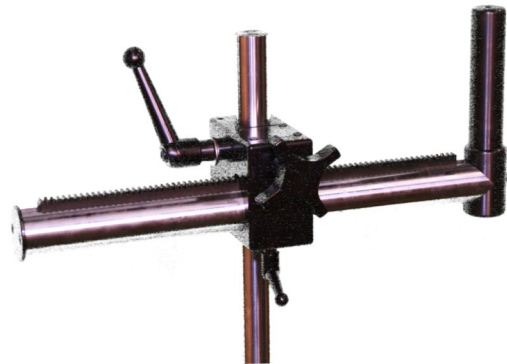

Easy Weld 6-12 Bore Welder

Easy Weld Systems Model 6-12 1.5-12" (38-305mm)

- Standard operating range 1.5-12" (38-305mm)
- Weld stroke 6" (152mm)
- Standard maximum current 200 amps
- Standard wire size .035 (.89mm)
- Adjustable step size
- Rotation - clockwise
- Weight 12lbs

Part Number: BW-612-6

Part Number: BW-612-12

Portable - Powerful - Flexible - Easy to Use

Easy Weld Systems Parts and Options

Tripod adjustable base

- Allows for vertical or horizontal setups
- Comes with jig to transfer work piece angle to tripod stand

Part Number: BW-001

XL Extension Arm

- 12" (305mm) adjustable stroke
- Weight 6.4lbs (2.9kg)

Part Number: BW-002

Portable - Powerful - Flexible - Easy to Use

Easy Weld Systems Parts and Options

Compact Facing Torch

- Arc resistant
- 200 amp max
- 2.25" stroke
- Facing from 1.5 - 12"
- Screw .12" per revolution
- Wire size .030 -.035"
- Weight 2lbs

Part Number: BW-005-612

Bore welder Centering Adapter

- A tool for fine adjustment of your bore welder for use with the York interface plate. It mounts between the interface plate and the lead support of your bore welder. It is a must when working out of position and reaching out to the furthest bores.